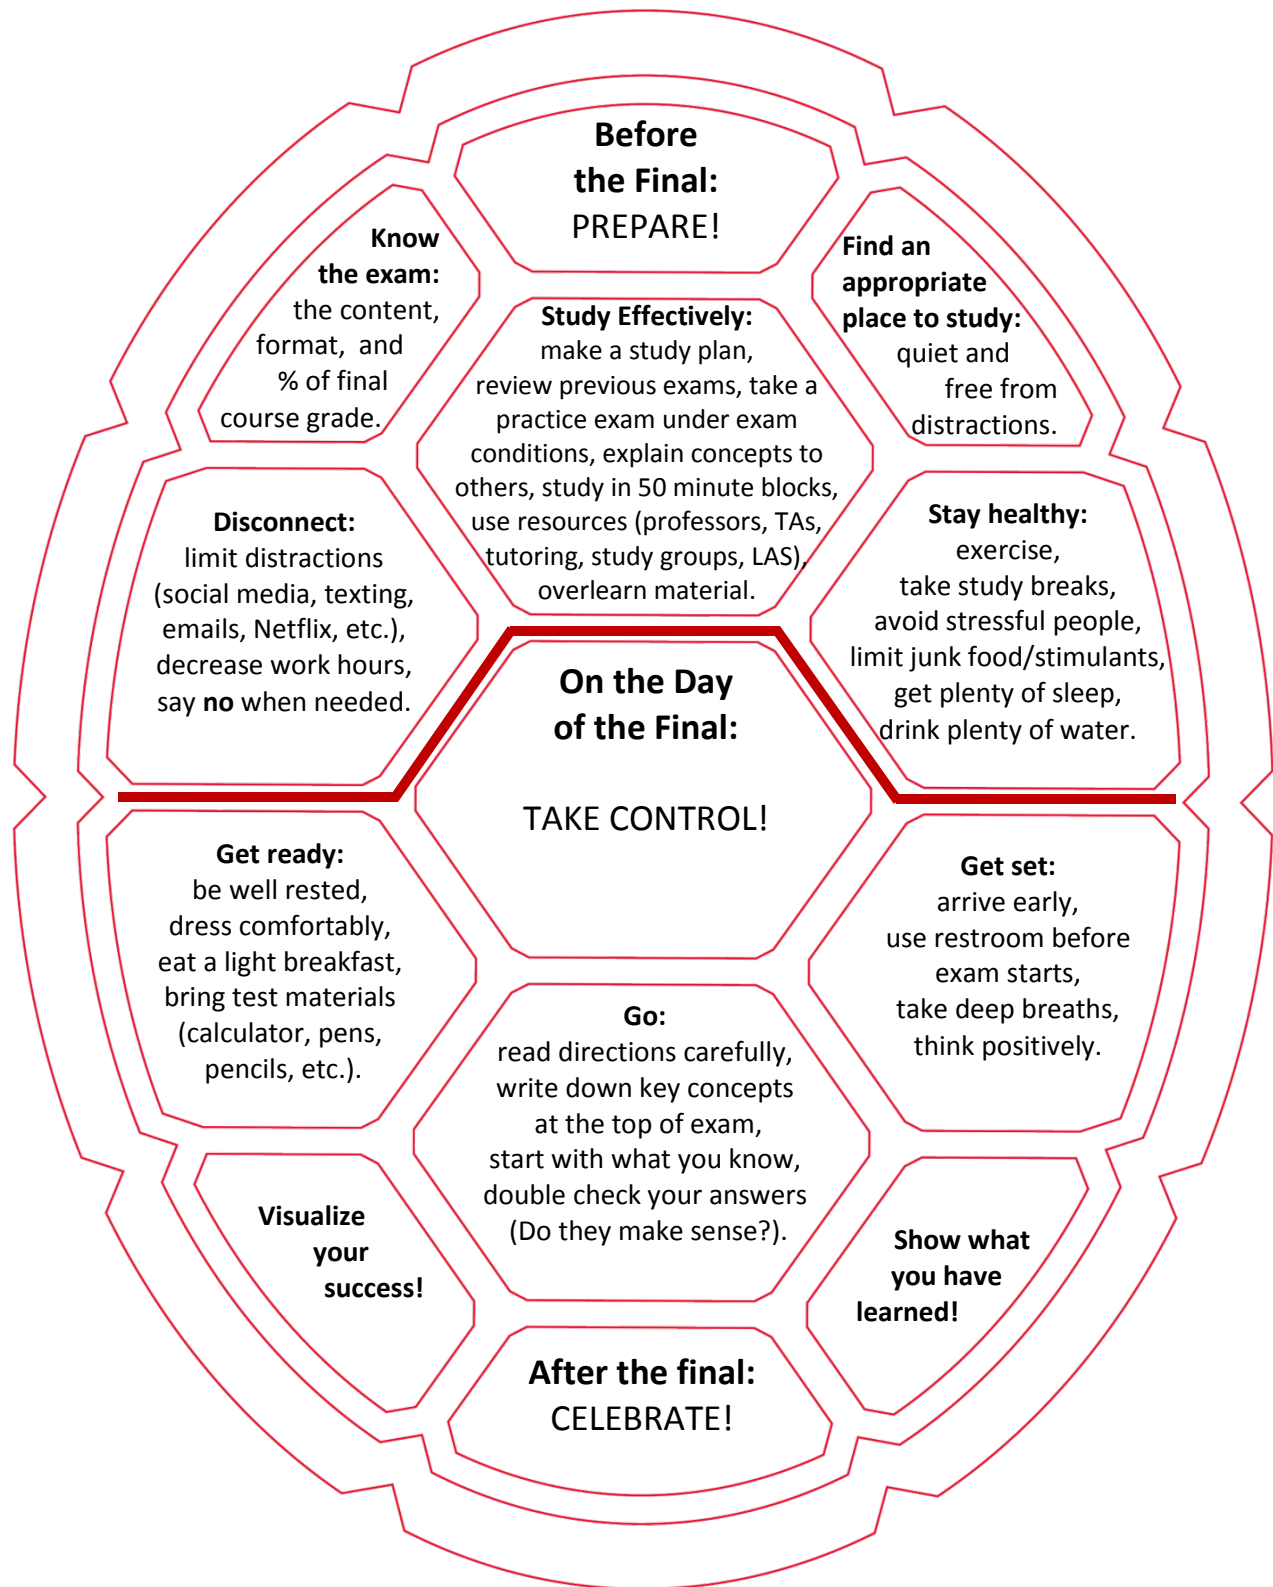

TEST-U-can-DO it!

Learning Assistance Service

2202 Shoemaker Building • 4281 Chapel Lane

301-314-7693 • las-cc@umd.edu • www.counseling.umd.edu/las • https://lasonline.umd.edu